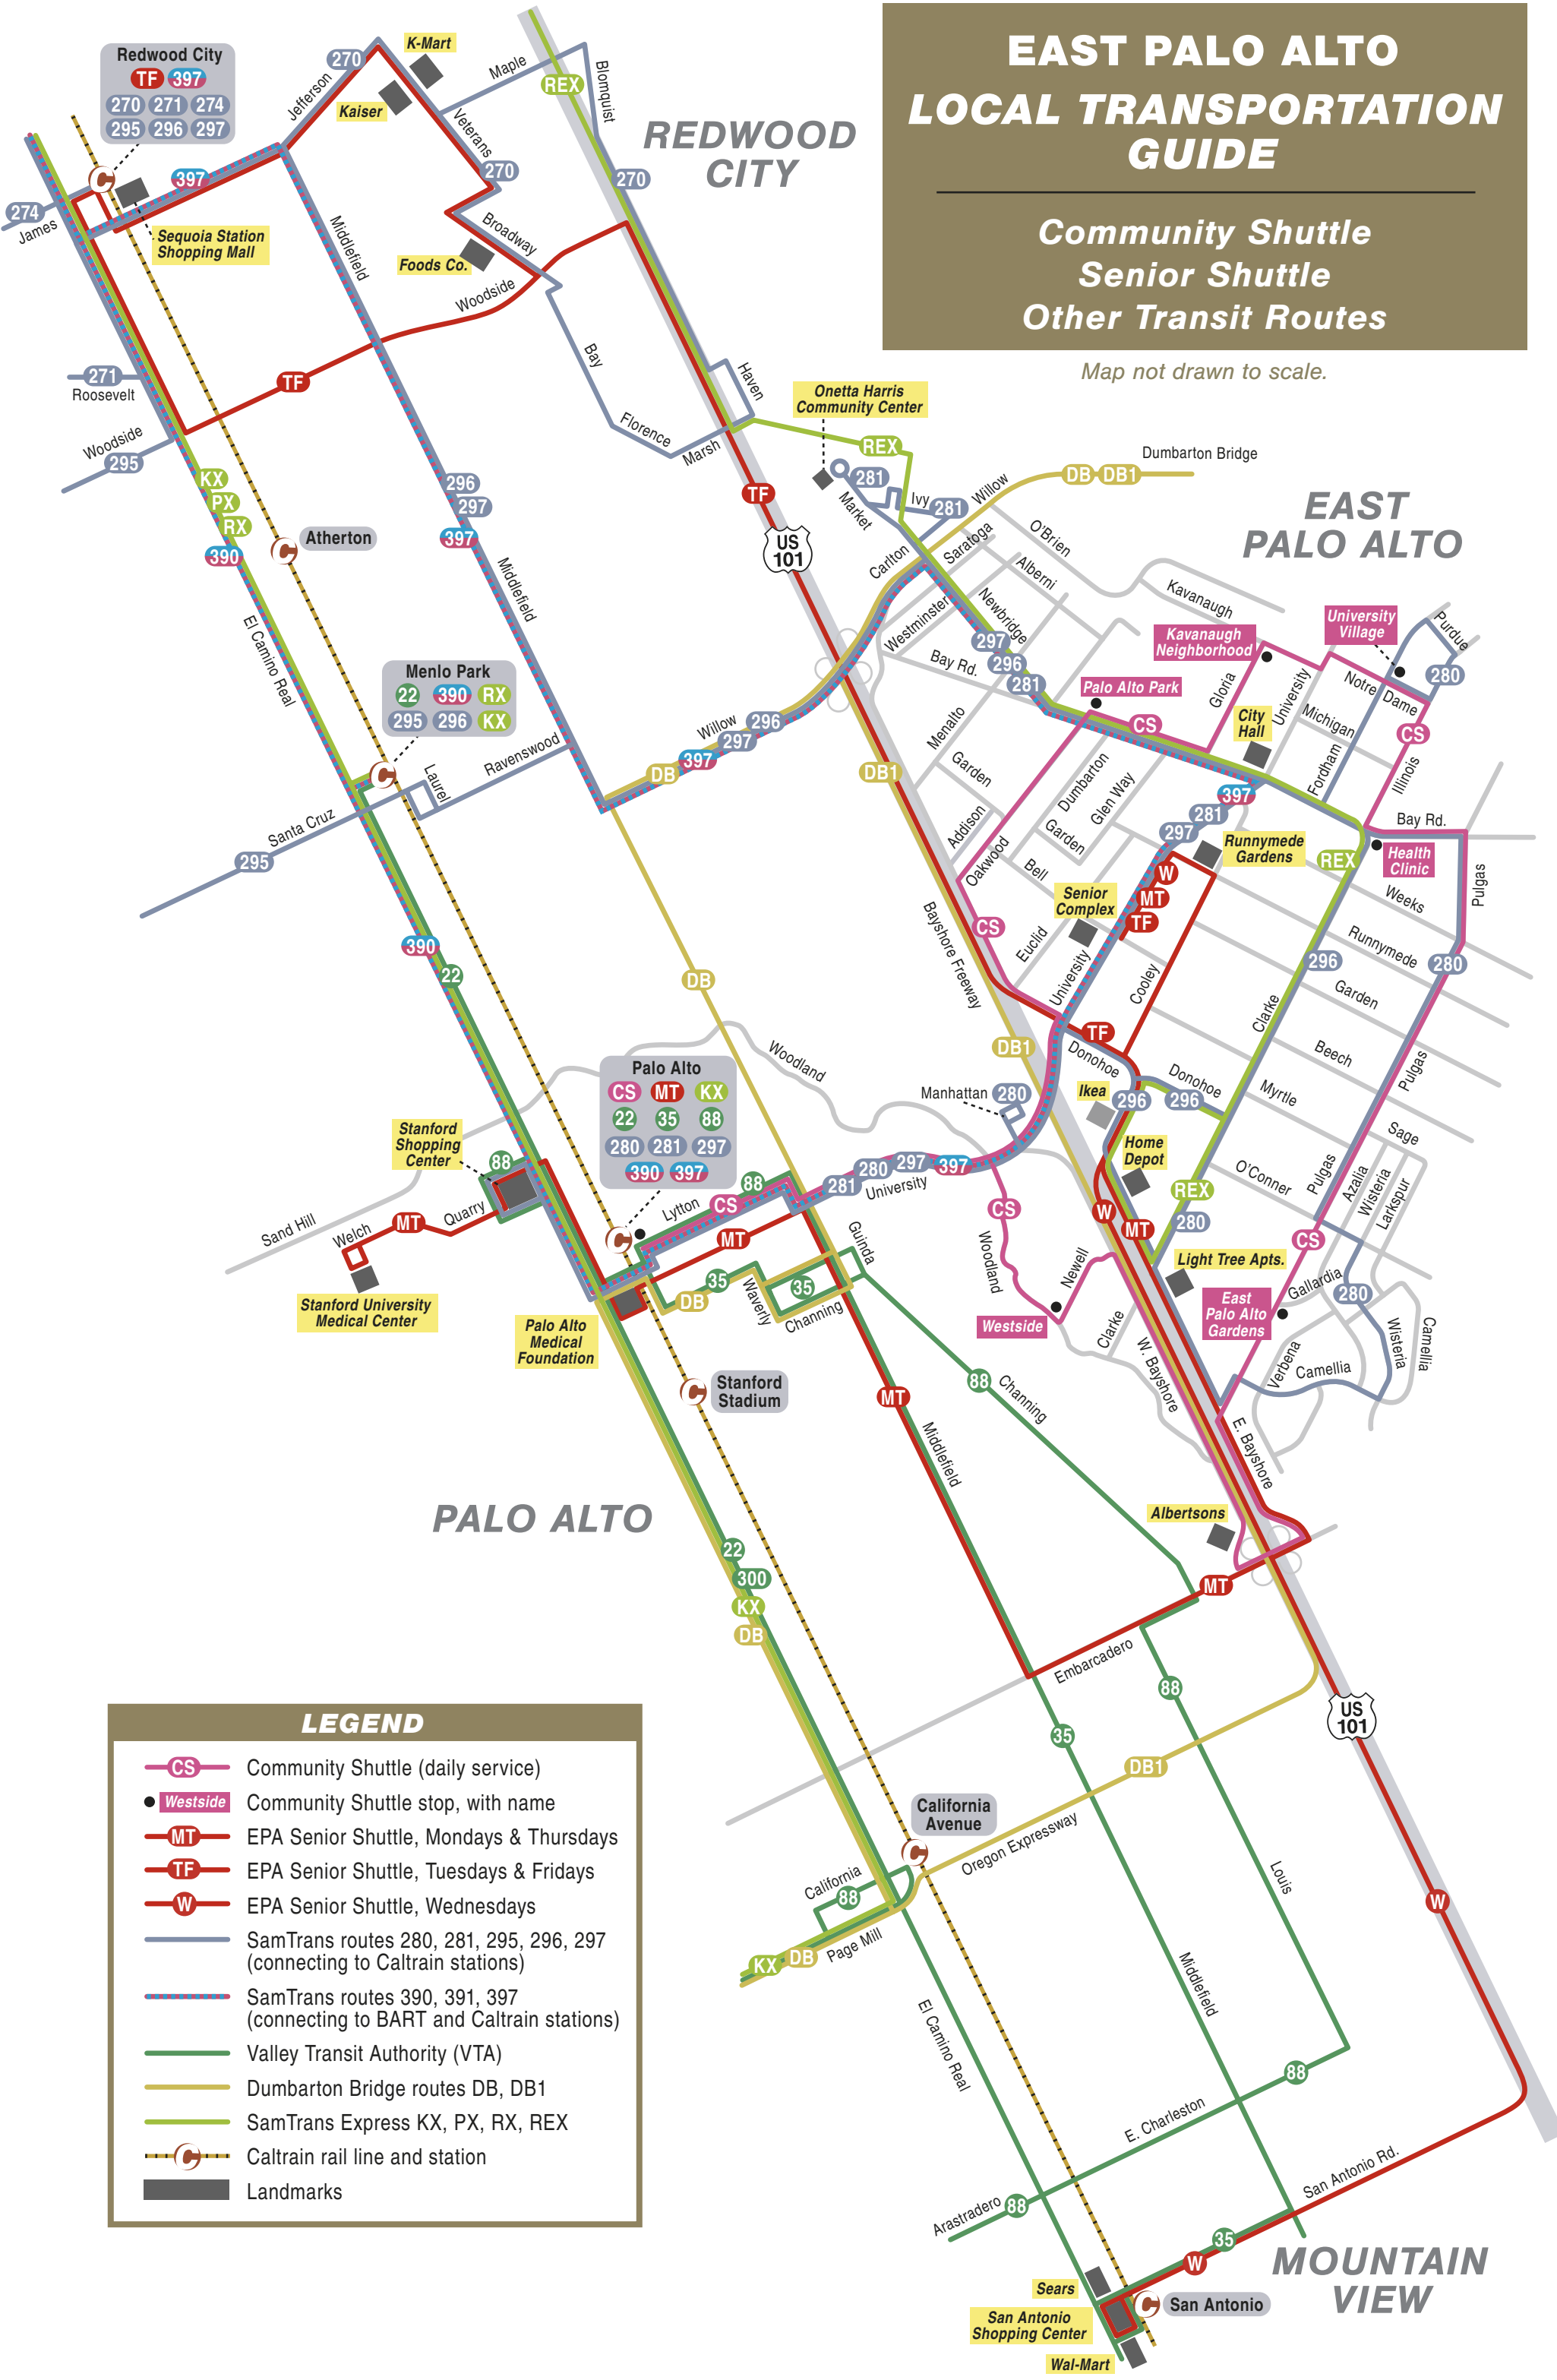

EAST PALO ALTO LOCAL TRANSPORTATION GUIDE

Community Shuttle
Senior Shuttle
Other Transit Routes

Map not drawn to scale.

LEGEND

- CS Community Shuttle (daily service)
- Westside Community Shuttle stop, with name
- MT EPA Senior Shuttle, Mondays & Thursdays
- TF EPA Senior Shuttle, Tuesdays & Fridays
- W EPA Senior Shuttle, Wednesdays
- SamTrans routes 280, 281, 295, 296, 297 (connecting to Caltrain stations)
- SamTrans routes 390, 391, 397 (connecting to BART and Caltrain stations)
- Valley Transit Authority (VTA)
- Dumbarton Bridge routes DB, DB1
- SamTrans Express KX, PX, RX, REX
- Caltrain rail line and station
- Landmarks