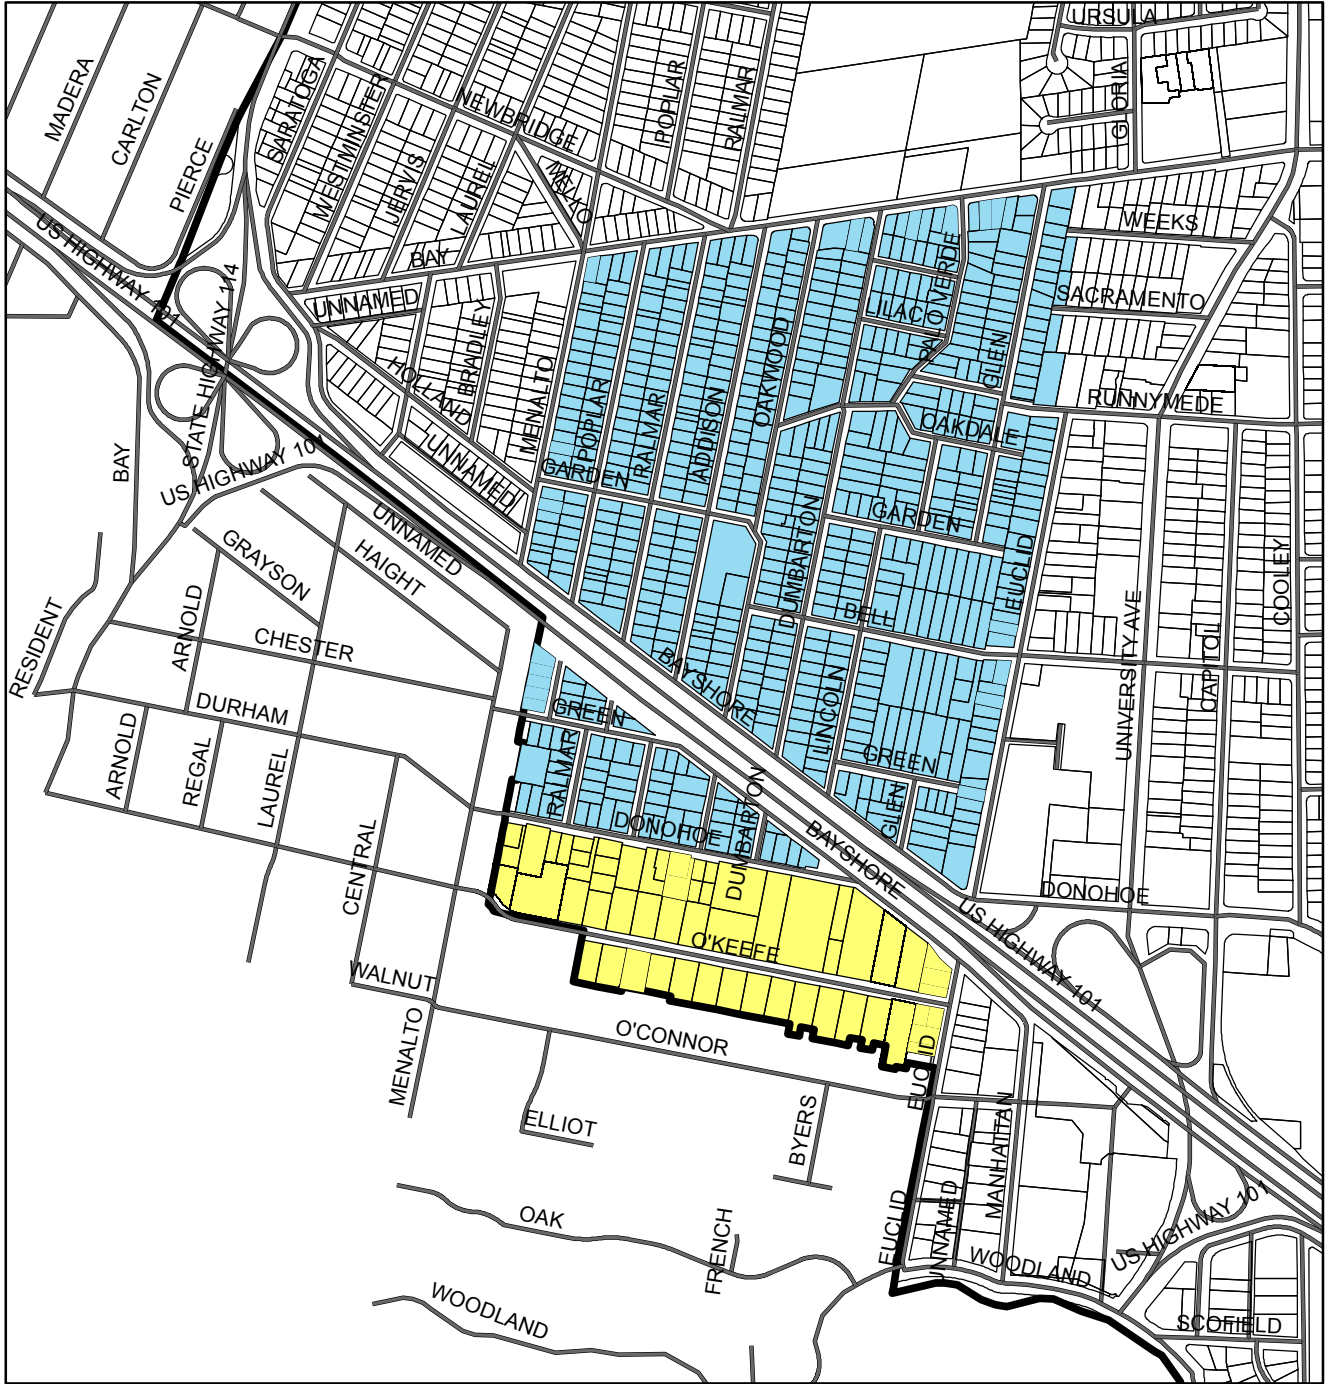

Water District Boundaries

Legend

- O Connor Tract Water District
- Palo Alto Park Mutual Water Company
- East Palo Alto City Boundary

NOTE: Areas not served by either O'Connor or Palo Alto Mutual are served by American Water Enterprises

0 345 690 1,380 Feet