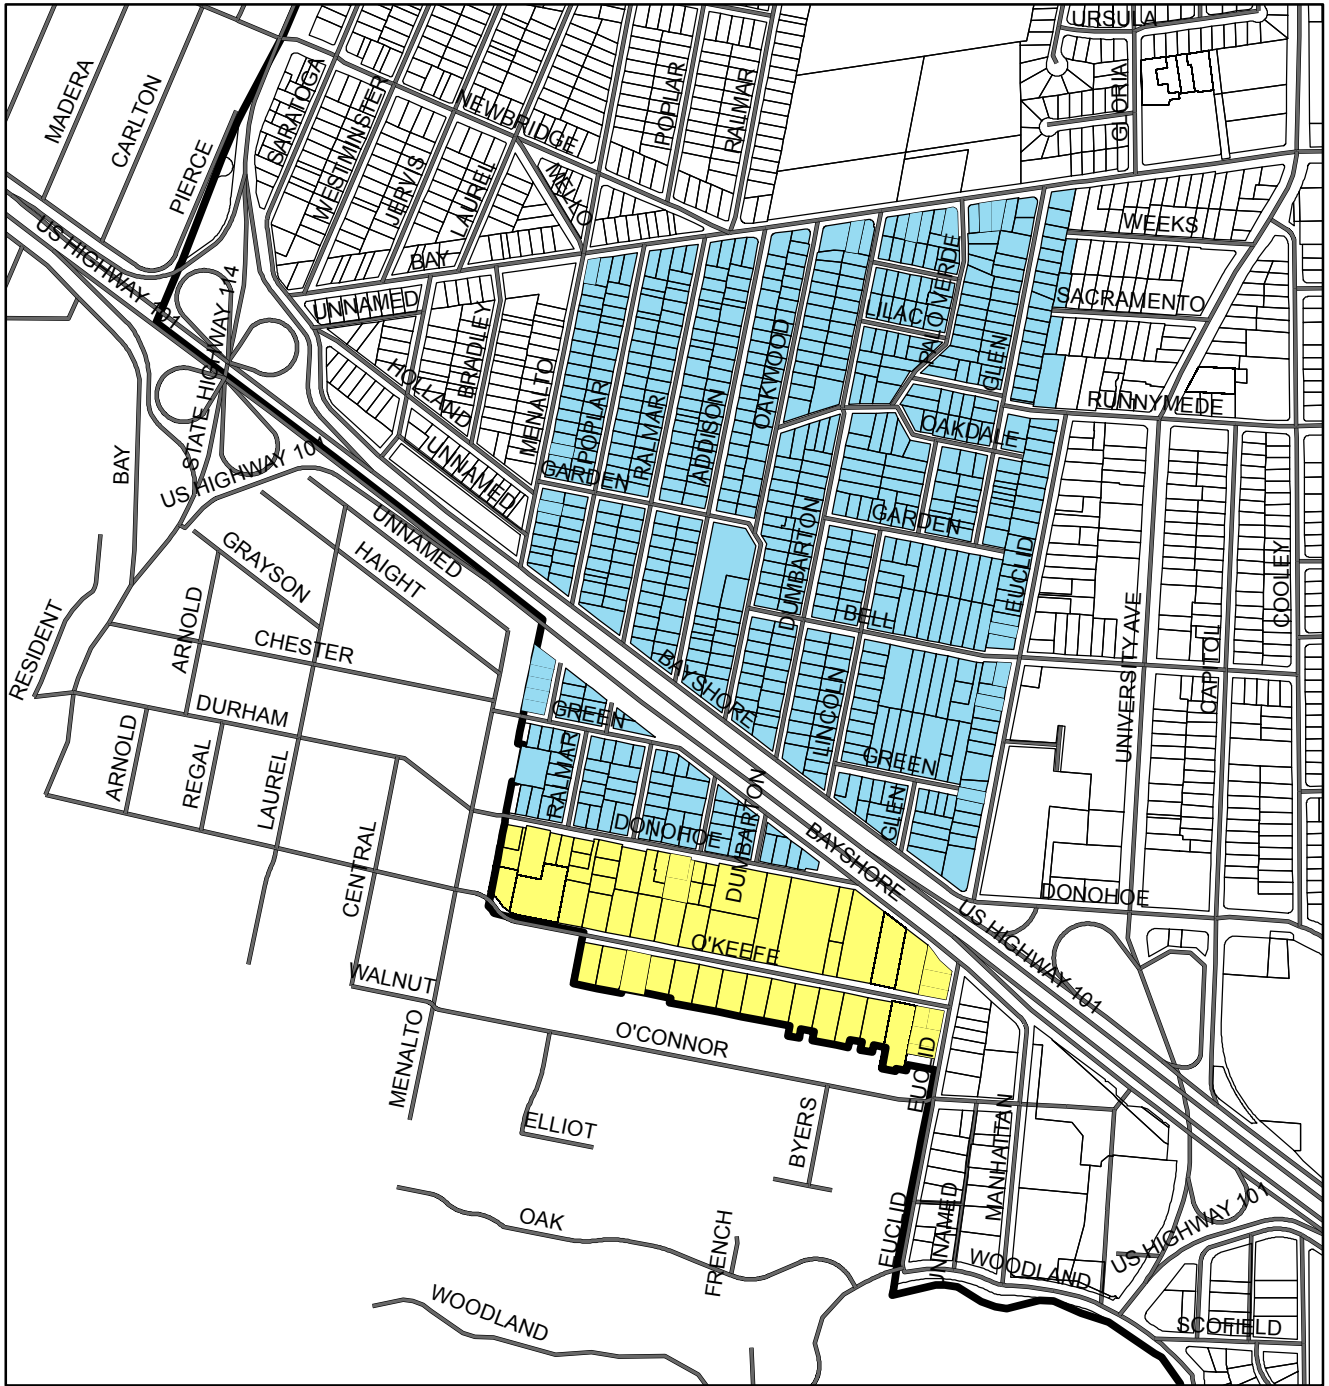

Water District Boundaries

Legend

NOTE: Areas not served by either O'Connor or Palo Alto Mutual are served by American Water Enterprises

-  O Connor Tract Water District
-  Palo Alto Park Mutual Water Company
-  East Palo Alto City Boundary

0 345 690 1,380 Feet